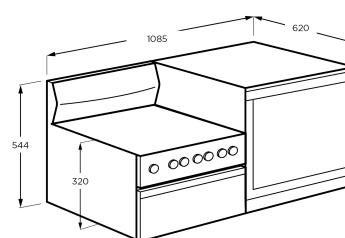

Elevated Freestanding Cookers

WDG110WC, WDG112WC, WDE132WC, WDE143WC

Product Dimension

Total height (mm) - 520, Total width (mm) - 1085, Total depth (mm) - 620

IMPORTANT